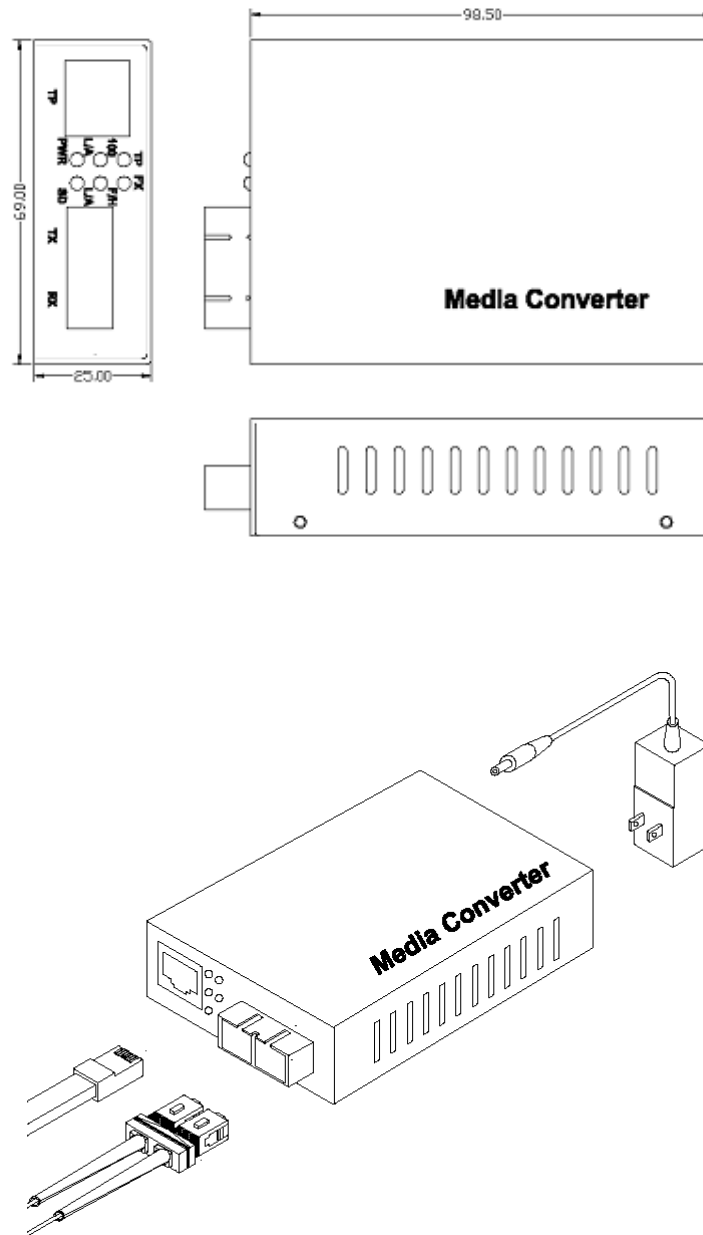

Table 3. 外觀尺寸圖

威富科技有限公司.

236 新北市土城區金城路二 258 號 19 樓

E-mail : sales@waveform.com.tw www.waveform.com.tw TEL : +886-2-2260-1657 5-4