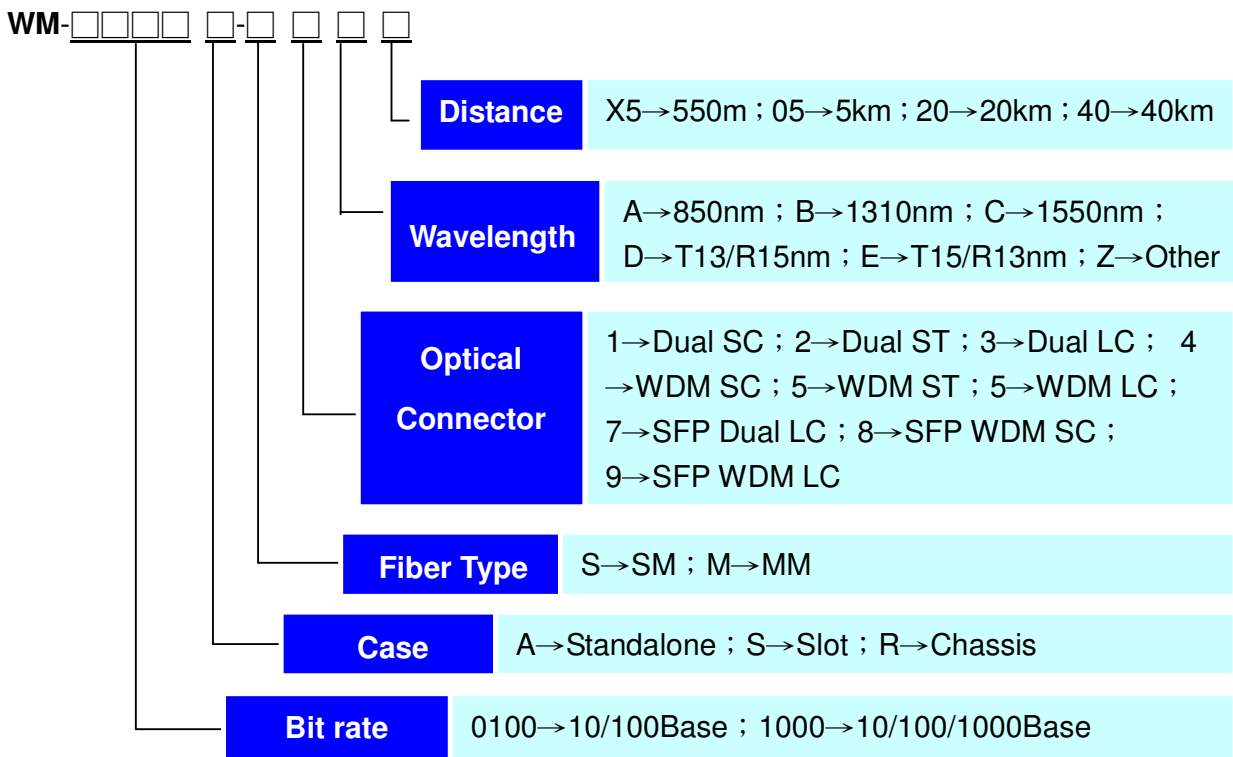

威富科技有限公司

ROHS Compliant

高速乙太網路光電轉換器

訂購資訊

威富科技有限公司

236 新北市土城區金城路二 258 號 19 樓

E-mail : sales@waveform.com.tw www.waveform.com.tw TEL : +886-2-2260-1657 5-5